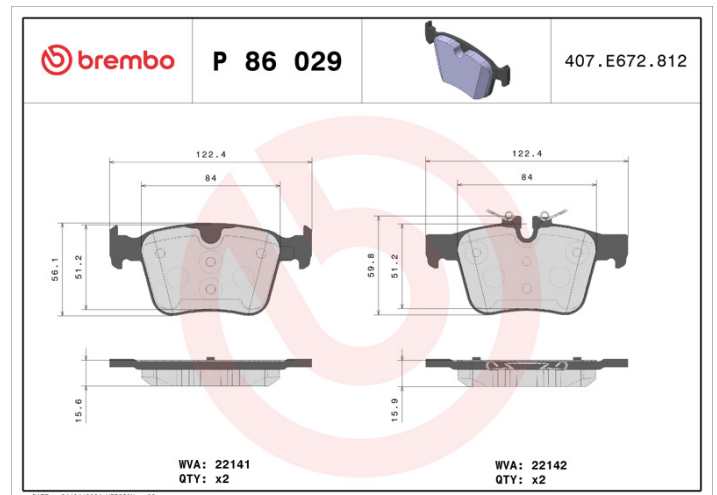

BRAKE PAD

P 86 029

The P 86 029 brake pad is synonymous with reliability

The Brembo brake pad guarantees ultimate safety when braking thanks to the use of more than 100 different compounds, designed according to the type of vehicle and use. Stopping distances reduced to a minimum, maximum driving comfort and silent operation are the most important features of Brembo materials. Brembo brake pads are supplied together with an extensive range of accessories and assembly kits for professional-standard installation.

- ✓ OE-equivalent
- ✓ Brembo quality
- ✓ ECE-R90 certificate
- ✓ Safety
- ✓ Performance
- ✓ Comfort

Technical specifications

EAN code 8020584087282	Axle Rear	Thickness 16 mm
Width 122 mm	Height 56 mm	Braking system Teves
Wear indicator Prepared for wear indicator	WVA number 22141,22142	