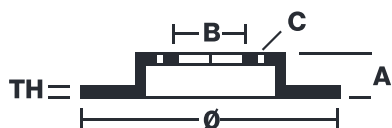

SPORT | TY3 BRAKE DISC

59.E114.98

The 59.E114.98 brake disc is synonymous with reliability

Type-3 slotting used to distinguish the Brembo SPORT | TY3 brake disc is widely used in professional motorsports. It therefore offers superior initial response with excellent release characteristics, improving braking performance while giving the vehicle an aggressive appearance. The Brembo logo on the braking surface adds an exclusive and unique touch to the vehicle. The SPORT | TY3 brake discs are plug-and-play since they replace OE discs directly.

- ✓ OE-equivalent
- ✓ Brembo quality
- ✓ ECE-R90 certificate
- ✓ Safety
- ✓ Performance
- ✓ Comfort
- ✓ Sports driving
- ✓ Sparty look

Technical specifications

Diameter	Thickness (TH)	Height (A)
340 mm	32 mm	83 mm
Number of holes (C)	Brake disc type	Centering
5	Solid	112 mm
Min. thickness	Tightening torque	Axle
29 mm	112 Nm	Front
Units per box	EAN code	
0	8020584605714	