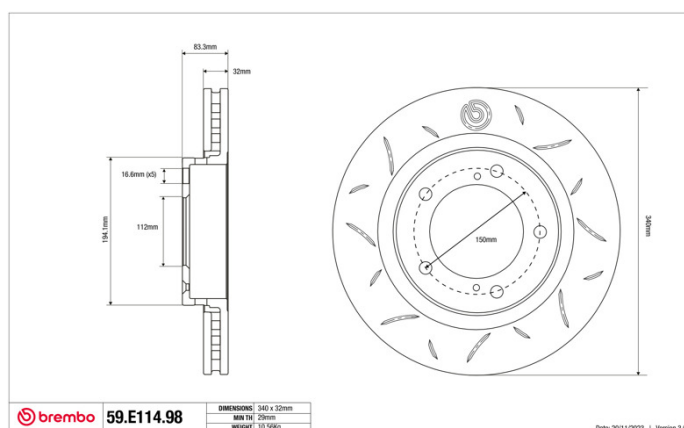

SPORT | TY3 BRAKE DISC

59.E114.98

The 59.E114.98 brake disc is synonymous with reliability

Type-3 slotting used to distinguish the Brembo SPORT | TY3 brake disc is widely used in professional motorsports. It therefore offers superior initial response with excellent release characteristics, improving braking performance while giving the vehicle an aggressive appearance. The Brembo logo on the braking surface adds an exclusive and unique touch to the vehicle. The SPORT | TY3 brake discs are plug-and-play since they replace OE discs directly.

- ✓ OE-equivalent
- ✓ Brembo quality
- ✓ ECE-R90 certificate
- ✓ Safety
- ✓ Performance
- ✓ Comfort
- ✓ Sports driving
- ✓ Sparty look

Technical specifications

Diameter	Thickness (TH)	Height (A)
340 mm	32 mm	83 mm
Number of holes (C)	Brake disc type	Centering
5	Solid	112 mm
Min. thickness	Tightening torque	Axle
29 mm	112 Nm	Front
Units per box	EAN code	
0	8020584605714	

59.E114.98	DIMENSIONS: 340 x 32mm
	MIN TH: 29mm
	WEIGHT: 10.56Kg

Date: 2011/2023 | Version: 3.00