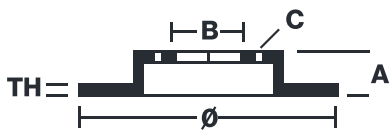

SPORT | TY3 BRAKE DISC

59.E115.30

The 59.E115.30 brake disc is synonymous with reliability

Type-3 slotting used to distinguish the Brembo SPORT | TY3 brake disc is widely used in professional motorsports. It therefore offers superior initial response with excellent release characteristics, improving braking performance while giving the vehicle an aggressive appearance. The Brembo logo on the braking surface adds an exclusive and unique touch to the vehicle. The SPORT | TY3 brake discs are plug-and-play since they replace OE discs directly.

- ✓ OE-equivalent
- ✓ Brembo quality
- ✓ ECE-R90 certificate
- ✓ Safety
- ✓ Performance
- ✓ Comfort
- ✓ Sports driving
- ✓ Sparty look

Technical specifications

Diameter	Thickness (TH)	Height (A)
320 mm	32 mm	44 mm
Number of holes (C)	Brake disc type	Centering
5	Solid	69 mm
Min. thickness	Axle	
29,8 mm	Front	
Units per box	EAN code	
1	8020584606032	