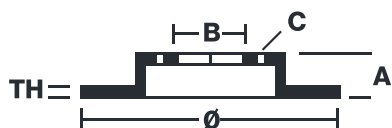

SPORT | TY3 BRAKE DISC

59.E115.51

The 59.E115.51 brake disc is synonymous with reliability

Type-3 slotting used to distinguish the Brembo SPORT | TY3 brake disc is widely used in professional motorsports. It therefore offers superior initial response with excellent release characteristics, improving braking performance while giving the vehicle an aggressive appearance. The Brembo logo on the braking surface adds an exclusive and unique touch to the vehicle. The SPORT | TY3 brake discs are plug-and-play since they replace OE discs directly.

- ✓ OE-equivalent
- ✓ Brembo quality
- ✓ ECE-R90 certificate
- ✓ Safety
- ✓ Performance
- ✓ Comfort
- ✓ Sports driving
- ✓ Sparty look

Technical specifications

Diameter	Thickness (TH)	Height (A)
300 mm	24 mm	74 mm
Number of holes (C)	Brake disc type	Centering
5	Solid	79 mm
Min. thickness	Axle	
22,4 mm	Front	
Units per box	EAN code	
0	8020584606247	