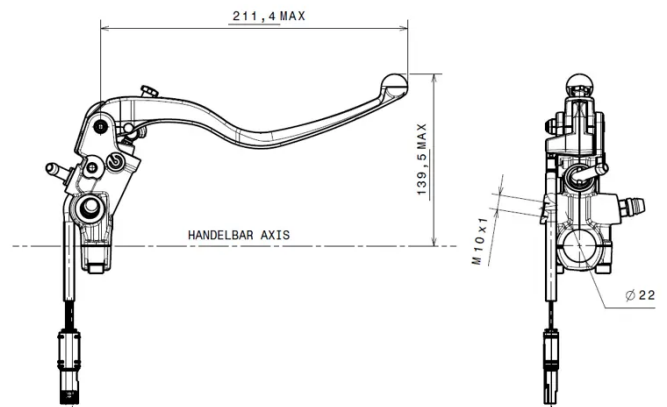

# MASTER CYLINDER 910D54890

## Master cylinder 910D54890 peerless controllability

This is Brembo's original equipment genuine spare part chosen by motorbike manufacturers worldwide.

- ✓ Genuine
- ✓ Brembo quality
- ✓ Safety
- ✓ Performance
- ✓ Comfort
- ✓ Durability

## Technical specifications

Lever ratio  
**21** mm

Piston size  
**18** mm

Protection

Units per box  
**1**

COMPATIBLE VEHICLES