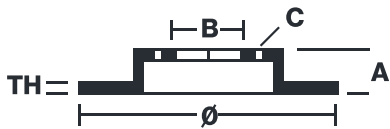

# 168B407D6

The 168B407D6 brake disc is synonymous with reliability

- ✓ OE-equivalent
- ✓ Brembo quality
- ✓ Safety
- ✓ Performance
- ✓ Durability
- ✓ Sports driving

## Technical specifications

Diameter Ø	Thickness (TH)	Number of holes
<b>305 mm</b>	<b>5 mm</b>	<b>5</b>
Hole diameter	Centering (B)	Brake disc type
<b>14 mm</b>	<b>181 mm</b>	<b>Fixed</b>
Surface width	Holes fixing (C)	
	<b>14 mm</b>	
Units per box		
<b>1</b>		