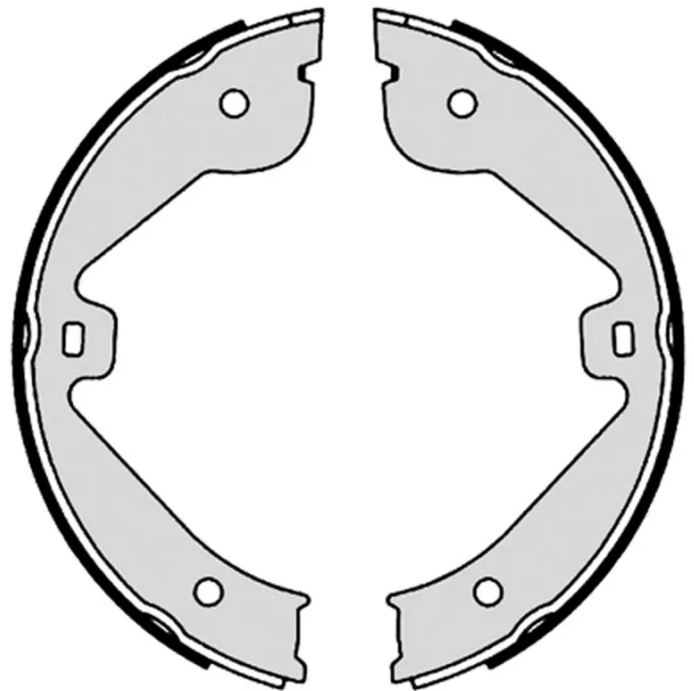

SHOE

S 85 536

The S 85 536 brake shoe is synonymous with reliability

Brembo brake shoes of original equipment quality guarantee the safe and reliable performance of your drum braking system. All Brembo brake shoes are accompanied by a ECE-R90 homologation certificate.

- ✓ OE-equivalent
- ✓ Brembo quality
- ✓ ECE-R90 certificate
- ✓ Safety
- ✓ Durability

Technical specifications

EAN code
8432509644928

Rear

Diameter
210 mm

Width
30 mm

Braking system
ATE

Type
Parking brake