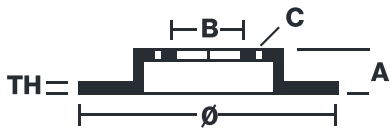

### Technical specifications

EAN code  
**8020584012758**

Axle  
**Rear**

Diameter  $\varnothing$   
**251 mm**

Thickness (TH)  
**10 mm**

Height (A)  
**51 mm**

Number of holes (C)  
**4**

Brake disc type  
**Solid**