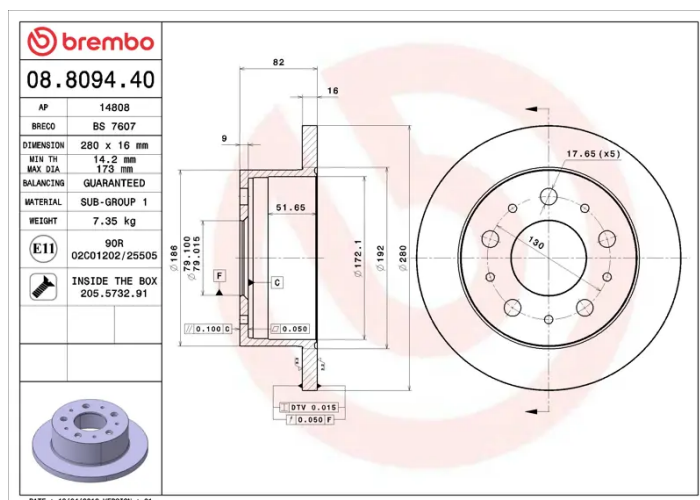

### Technical specifications

EAN code  
**8020584809440**

Axle  
**Rear**

Diameter  $\varnothing$   
**280 mm**

Thickness (TH)  
**16 mm**

Height (A)  
**82 mm**

Number of holes (C)  
**5**

Brake disc type  
**Solid**

Centering (B)  
**79 mm**

Min. thickness  
**14,2 mm**

Tightening torque  
**170 Nm**

COMPATIBLE VEHICLES