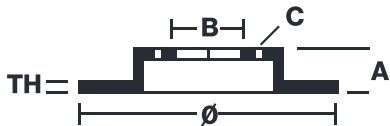

### Technical specifications

EAN code	Axle	Diameter Ø
<b>8020584328897</b>	<b>Rear</b>	<b>292</b> mm
Thickness (TH)	Height (A)	Number of holes (C)
<b>9</b> mm	<b>62</b> mm	<b>5</b>
Brake disc type	Centering (B)	Min. thickness
<b>Solid</b>	<b>68</b> mm	<b>8,2</b> mm