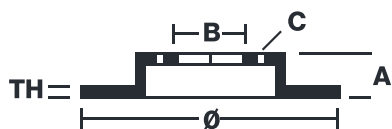

## 08.B391.27

The **08.B391.27** brake disc is synonymous with reliability

The Brembo brake disc is fully interchangeable with an Original Equipment brake disc. The control of the entire production cycle allows Brembo to offer brake discs with outstanding performance levels, reliability, durability and comfort in all conditions of use. All Brembo brake discs are accompanied by the ECE-R90 homologation.

### Technical specifications

EAN code  
**8020584227923**

Axle  
**Rear**

Diameter Ø  
**260** mm

Thickness (TH)  
**8** mm

Height (A)  
**86** mm

Number of holes (C)  
**5**

Brake disc type  
**Solid**