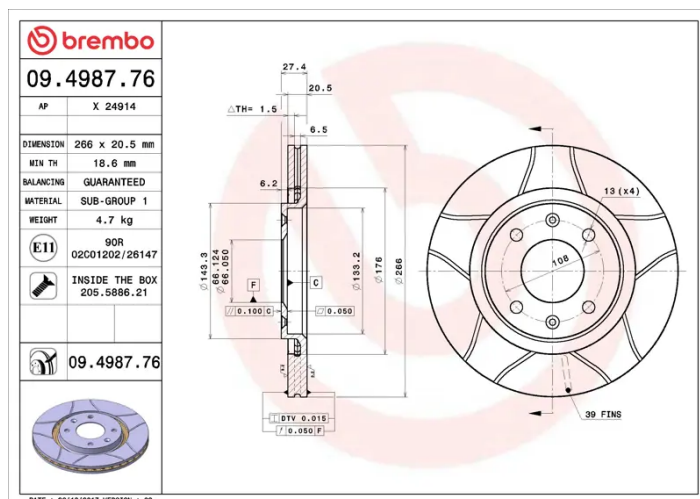

- ✓ Brembo quality
- ✓ ECE-R90 certificate
- ✓ Performance
- ✓ Sports driving
- ✓ Sporty look
- ✓ Anti-corrosion
- ✓ Fastening screws

Technical specifications

EAN code
8020584011836

Axle
Front

Diameter Ø
266 mm

Thickness (TH)
20,5 mm

Height (A)
27 mm

Number of holes (C)
4

Brake disc type
Ventilated

Centering (B)
66 mm

Min. thickness
18,6 mm

Tightening torque
90 Nm

COMPATIBLE VEHICLES