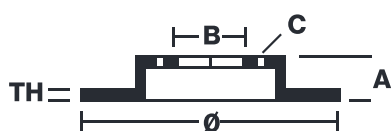

BRAKE DISC MAX

09.4987.76

The 09.4987.76 Max brake disc is synonymous with reliability

The Brembo Max brake disc features grooves on the braking surface. The special shape of the grooves generates greater fading resistance and constant renewal of friction material, quickly restoring optimum braking conditions. The UV paint completes the sporty look.

- ✓ Brembo quality
- ✓ ECE-R90 certificate
- ✓ Performance
- ✓ Sports driving
- ✓ Sporty look
- ✓ Anti-corrosion
- ✓ Fastening screws

Technical specifications

EAN code
8020584011836

Axle
Front

Diameter Ø
266 mm