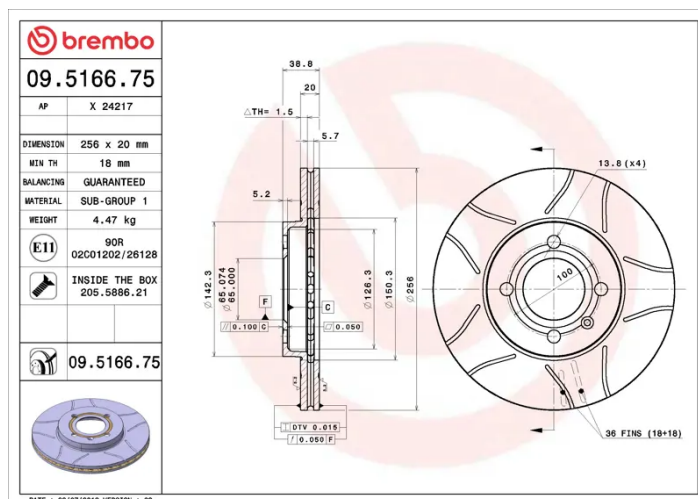

### Technical specifications

EAN code  
**8020584012154**

Axle  
**Front**

Diameter Ø  
**256 mm**

Thickness (TH)  
**20 mm**

Height (A)  
**39 mm**

Number of holes (C)  
**4**

Brake disc type  
**Ventilated**

Centering (B)  
**65 mm**

Min. thickness  
**18 mm**

Tightening torque  
**110 Nm**

COMPATIBLE VEHICLES