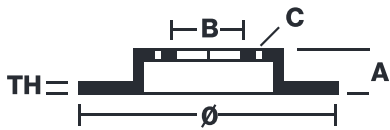

BRAKE DISC

09.6997.10

The **09.6997.10** brake disc is synonymous with **reliability**

The Brembo brake disc is fully interchangeable with an Original Equipment brake disc. The control of the entire production cycle allows Brembo to offer brake discs with outstanding performance levels, reliability, durability and comfort in all conditions of use. All Brembo brake discs are accompanied by the ECE-R90 homologation.

- ✓ OE-equivalent
- ✓ Brembo quality
- ✓ ECE-R90 certificate
- ✓ Safety
- ✓ High carbon

Technical specifications

EAN code **8020584699713** Axle **Front and rear**

Thickness (TH) **25 mm** Height (A) **42 mm**