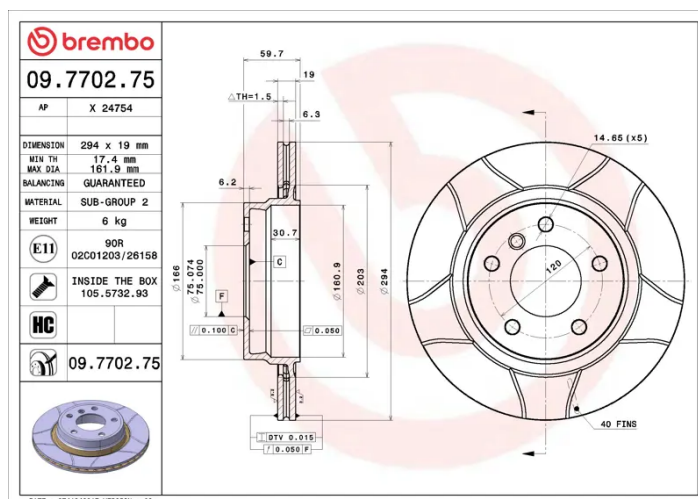

- ✓ Brembo quality
- ✓ ECE-R90 certificate
- ✓ Performance
- ✓ Sports driving
- ✓ Sporty look
- ✓ High carbon
- ✓ Anti-corrosion
- ✓ Fastening screws

Technical specifications

EAN code
8020584770276

Axle
Rear

Diameter \varnothing
294 mm

Thickness (TH)
19 mm

Height (A)
59 mm

Number of holes (C)
5

Brake disc type
Ventilated

Centering (B)
75 mm

Min. thickness
17,4 mm

Tightening torque
120 Nm