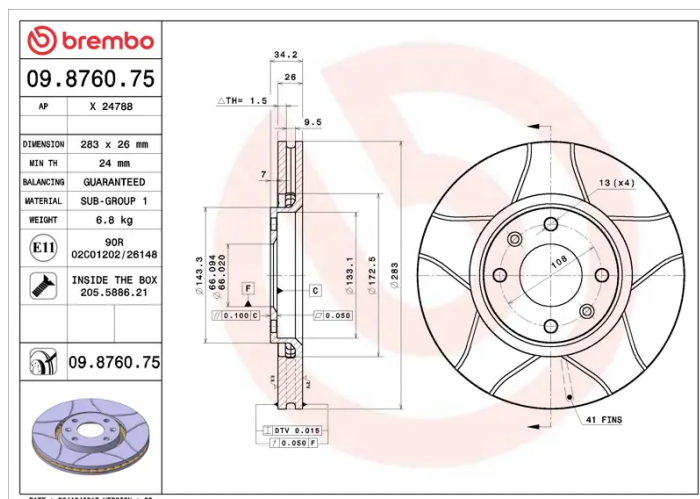

- ✓ Brembo quality
- ✓ ECE-R90 certificate
- ✓ Performance
- ✓ Sports driving
- ✓ Sporty look
- ✓ Anti-corrosion
- ✓ Fastening screws

Technical specifications

EAN code
8020584876077

Axle
Front

Diameter \varnothing
283 mm

Thickness (TH)
26 mm

Height (A)
34 mm

Number of holes (C)
4

Brake disc type
Ventilated

Centering (B)
66 mm

Min. thickness
24 mm

Tightening torque
90 Nm

COMPATIBLE VEHICLES