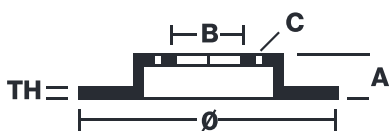

BRAKE DISC MAX

09.8760.75

The 09.8760.75 Max brake disc is synonymous with reliability

The Brembo Max brake disc features grooves on the braking surface. The special shape of the grooves generates greater fading resistance and constant renewal of friction material, quickly restoring optimum braking conditions. The UV paint completes the sporty look.

- ✓ Brembo quality
- ✓ ECE-R90 certificate
- ✓ Performance
- ✓ Sports driving
- ✓ Sporty look
- ✓ Anti-corrosion
- ✓ Fastening screws

Technical specifications

EAN code
8020584876077

Axle
Front

Diameter \varnothing
283 mm