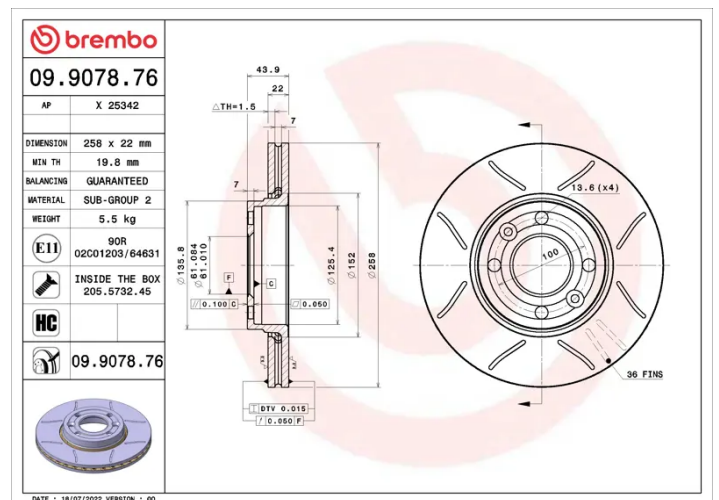

### Technical specifications

EAN code  
8020584321478

Axle  
Front

Diameter Ø  
258 mm

Thickness (TH)  
22 mm

Height (A)  
44 mm

Number of holes (C)  
4

Brake disc type  
Ventilated

Centering (B)  
61 mm

Min. thickness  
19,8 mm

**COMPATIBLE VEHICLES**