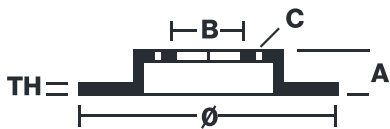

## 09.9078.76

The 09.9078.76 Max brake disc is synonymous with reliability

The Brembo Max brake disc features grooves on the braking surface. The special shape of the grooves generates greater fading resistance and constant renewal of friction material, quickly restoring optimum braking conditions. The UV paint completes the sporty look.

### Technical specifications

EAN code  
8020584321478

Axle  
Front

Diameter Ø  
258 mm

Thickness (TH)  
22 mm

Height (A)  
44 mm

Number of holes (C)  
4

Brake disc type  
Ventilated