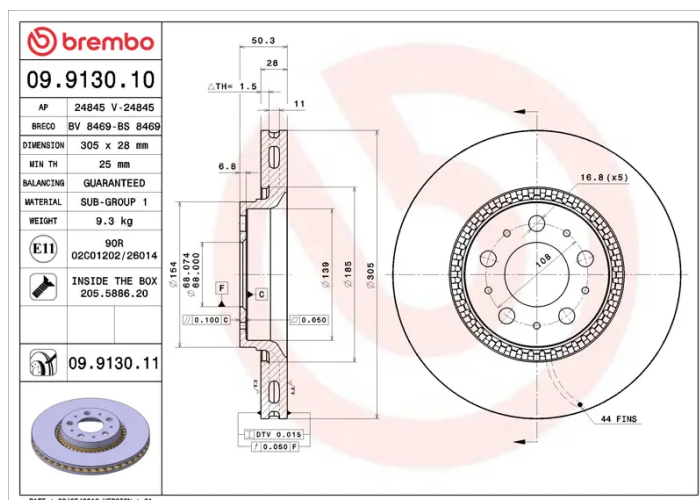

BRAKE DISC

09.9130.10

The **09.9130.10** brake disc is synonymous with reliability

The Brembo brake disc is fully interchangeable with an Original Equipment brake disc. The control of the entire production cycle allows Brembo to offer brake discs with outstanding performance levels, reliability, durability and comfort in all conditions of use. All Brembo brake discs are accompanied by the ECE-R90 homologation.

- ✓ OE-equivalent
- ✓ Brembo quality
- ✓ ECE-R90 certificate
- ✓ Safety
- ✓ Fastening screws

Technical specifications

EAN code
8020584913017

Axle
Front

Diameter \varnothing
305 mm

Thickness (TH)
28 mm

Height (A)
50 mm

Number of holes (C)
5

Brake disc type
Ventilated

Centering (B)
68 mm

Min. thickness
25 mm

Tightening torque
140 Nm

COMPATIBLE VEHICLES

COMPATIBLE OE PART NUMBERS

272404	VOLVO
--------	-------