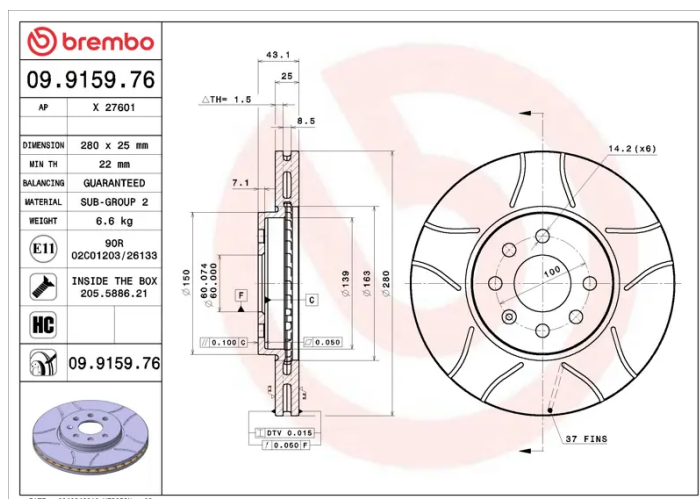

### Technical specifications

EAN code  
**8020584029862**

Axle  
**Front**

Diameter Ø  
**280 mm**

Thickness (TH)  
**25 mm**

Height (A)  
**43 mm**

Number of holes (C)  
**4**

Brake disc type  
**Ventilated**

Centering (B)  
**60 mm**

Min. thickness  
**22 mm**

Tightening torque  
**110 Nm**

COMPATIBLE VEHICLES