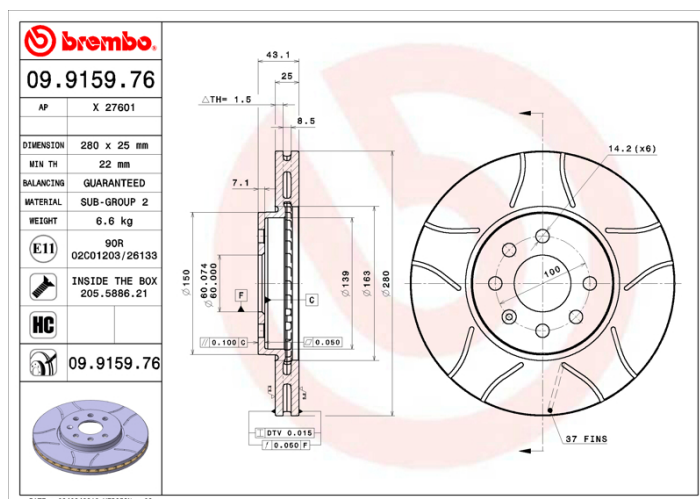

### Technical specifications

EAN code  
**8020584029862**

Axle  
**Front**

Diameter Ø  
**280 mm**

Thickness (TH)  
**25 mm**

Height (A)  
**43 mm**

Number of holes (C)  
**4**

Brake disc type  
**Ventilated**

Centering (B)  
**60 mm**

Min. thickness  
**22 mm**

Tightening torque  
**110 Nm**

COMPATIBLE VEHICLES