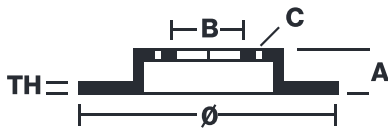

## 09.9365.2S

**Sport brake disc 09.9365.2S belongs to Brembo Cool Line**

The Sport brake disc features TY3 grooves and the Brembo logo on the braking surface. These features provide an improved pedal feeling, more braking grip and greater fading resistance for better performance.

### Technical specifications

EAN code	Axle	Diameter Ø
-	<b>Front</b>	<b>330 mm</b>
Thickness (TH)	Height (A)	Number of holes (C)
<b>28 mm</b>	<b>40 mm</b>	<b>5</b>
Brake disc type	Centering (B)	Min. thickness
<b>Ventilated</b>	<b>70 mm</b>	<b>26 mm</b>
Tightening torque		
<b>120 Nm</b>		