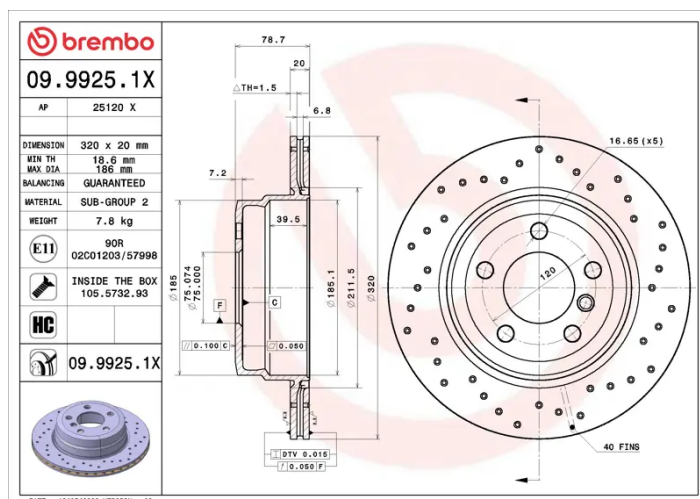

- ✓ Brembo quality
- ✓ ECE-R90 certificate
- ✓ Performance
- ✓ Sports driving
- ✓ Sporty look
- ✓ High carbon
- ✓ Anti-corrosion
- ✓ Fastening screws

Technical specifications

EAN code
8020584320495

Axle
Rear

Diameter Ø
320 mm

Thickness (TH)
20 mm

Height (A)
78,7 mm

Number of holes (C)
5

Brake disc type
Ventilated

Centering (B)
75 mm

Min. thickness
18,6 mm

COMPATIBLE VEHICLES