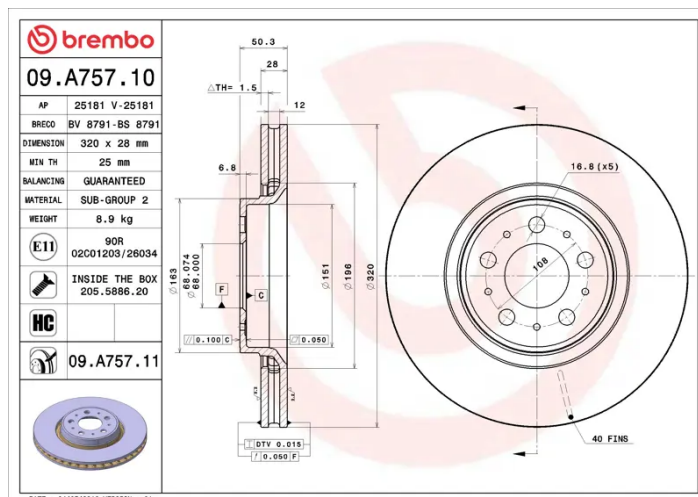

### Technical specifications

EAN code  
**8020584020371**

Axle  
**Front**

Diameter Ø  
**320** mm

Thickness (TH)  
**28** mm

Height (A)  
**50** mm

Number of holes (C)  
**5**

Brake disc type  
**Ventilated**

Centering (B)  
**68** mm

Min. thickness  
**25** mm

Tightening torque  
**140** Nm

COMPATIBLE VEHICLES