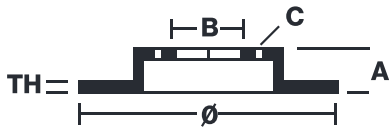

Technical specifications

EAN code	Axle	Diameter Ø
-	Front	312 mm
Thickness (TH)	Height (A)	Number of holes (C)
24 mm	73 mm	5
Brake disc type	Centering (B)	Min. thickness
Ventilated	79 mm	22,4 mm
Tightening torque		
120 Nm		

COMPATIBLE VEHICLES