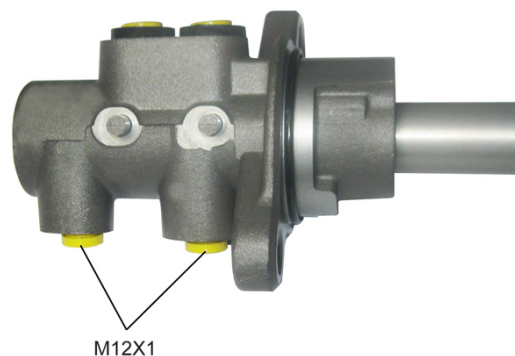

CLUTCH MASTER CYLINDER M 59 075

The M 59 075 brake master cylinder is synonymous with reliability

For the braking system to work well, all the components of the brake master cylinder must meet the highest standards of quality and strength. All Brembo brake master cylinders are subjected to complete in-line checks which guarantee conformity to the strictest standards.

- ✓ OE-equivalent
- ✓ Brembo quality
- ✓ Safety
- ✓ Durability
- ✓ Durability test
- ✓ Tightness test
- ✓ Burst test

Technical specifications

EAN code
8432509664797

Axle

Threading
12 X 1 (2)

Braking system
Bosch