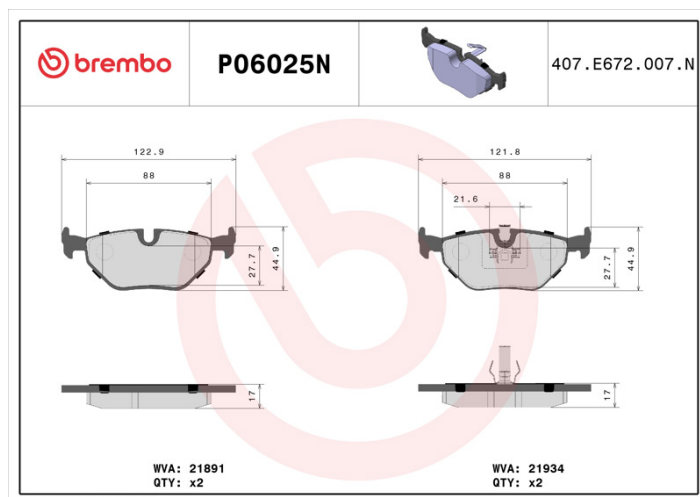

- ✓ OE-equivalent
- ✓ Brembo quality
- ✓ Safety
- ✓ Comfort
- ✓ Durability
- ✓ Dust reduction
- ✓ With accessories

Technical specifications

EAN code 8020584095850	Axle Rear	Thickness 17 mm
Width 123 mm	Height 45 mm	Braking system Teves
Wear indicator Prepared for wear indicator	WVA number 21935,21934	Accessories With anti-squeal shim With piston clip