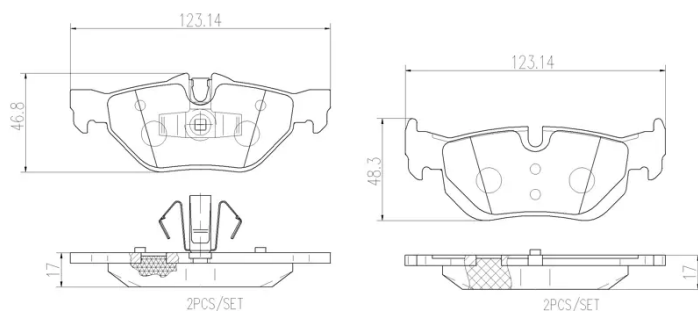

- ✓ OE-equivalent
- ✓ Brembo quality
- ✓ Safety
- ✓ Comfort
- ✓ Durability
- ✓ Dust reduction
- ✓ With accessories

Technical specifications

EAN code 8020584109458	Axle Rear	Thickness 17 mm
Width 123 mm	Height 47 mm	Braking system Teves
Wear indicator Prepared for wear indicator	WVA number 23926,23927,24226	Accessories With accessories With anti-squeal shim With piston clip