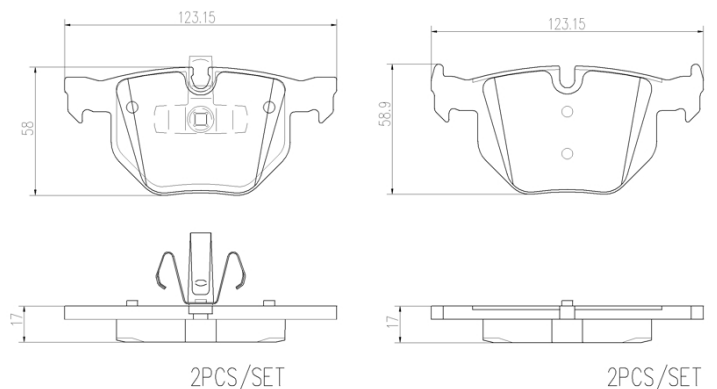

## Technical specifications

EAN code <b>8020584109403</b>	Axle <b>Rear</b>	Thickness <b>17 mm</b>
Width <b>123 mm</b>	Height <b>58 mm</b>	Braking system <b>Teves</b>
Wear indicator <b>Prepared for wear indicator</b>	WVA number <b>23550,23551</b>	Accessories <b>With piston clip With anti-squeal shim</b>