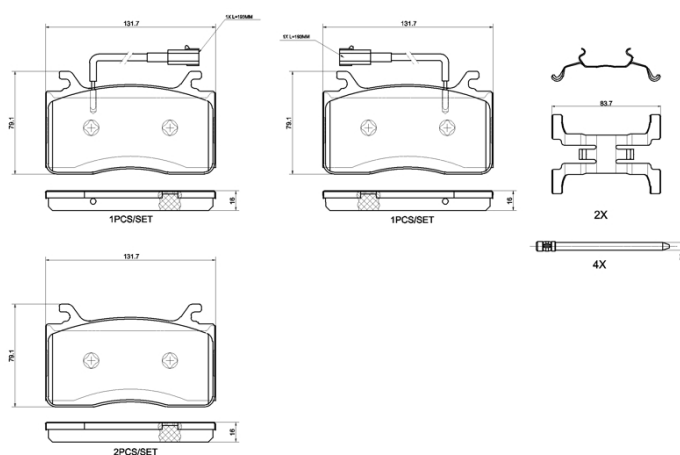

- ✓ OE-equivalent
- ✓ Brembo quality
- ✓ Safety
- ✓ Comfort
- ✓ Durability
- ✓ Dust reduction
- ✓ With accessories

Technical specifications

EAN code
8020584124888

Thickness
15 mm

Width
132 mm

Height
79 mm

Braking system
Brembo

Wear indicator
Electric

WVA number
22094

Accessories
With accessories

COMPATIBLE OE PART NUMBERS

68317364AA	ALFA ROMEO
68400577AA	ALFA ROMEO
77367733	ALFA ROMEO
77368321	ALFA ROMEO