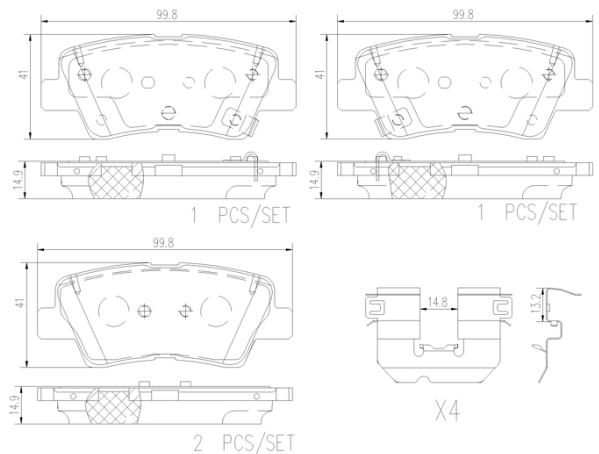

## Technical specifications

EAN code <b>8020584116722</b>	Axle <b>Rear</b>	Thickness <b>15 mm</b>
Width <b>100 mm</b>	Height <b>41 mm</b>	Braking system <b>Akebono</b>
Wear indicator <b>Acoustic</b>	WVA number <b>22656,22657,22655</b>	Accessories <b>With anti-squeal shim</b> <b>With accessories</b>