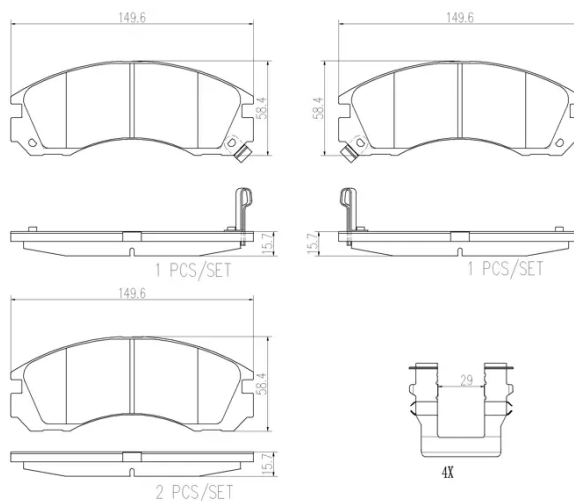

- ✓ OE-equivalent
- ✓ Brembo quality
- ✓ Safety
- ✓ Comfort
- ✓ Durability
- ✓ Dust reduction
- ✓ With accessories

Technical specifications

EAN code 8020584098639	Axle Front	Thickness 16 mm
Width 150 mm	Height 58 mm	Braking system Akebono
Wear indicator Acoustic	WVA number 21363,21768,21769	Accessories With anti-squeal shim