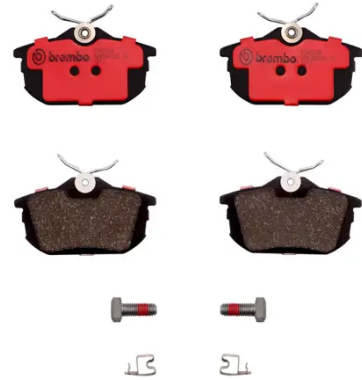

BRAKE PAD PRIME CERAMIC P54023N

The P54023N NAO brake pad is synonymous with reliability

Brembo NAO brake pads stand out for their ultimate braking comfort, reduced friction wear and low dust mission, which makes for cleaner rims and reduced maintenance requirements. The advanced friction material in keeping with the strictest environmental standards is the main distinguishing feature of NAO compounds.

- ✓ OE-equivalent
- ✓ Brembo quality
- ✓ Safety
- ✓ Comfort
- ✓ Durability
- ✓ Dust reduction
- ✓ With accessories

Technical specifications

EAN code
8020584080757

Axle
Rear

Thickness
17 mm

Width
87 mm

Height
47 mm