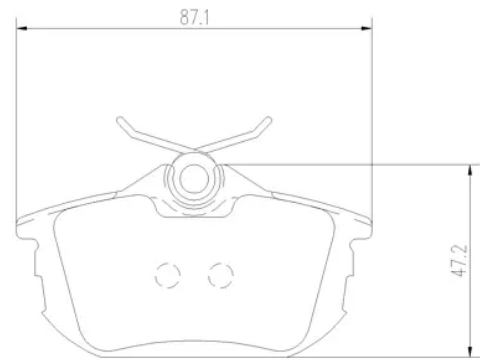

Technical specifications

EAN code
8020584080757

Axle
Rear

Thickness
17 mm

Width
87 mm

Height
47 mm

Braking system
Lucas

Wear indicator
Acoustic

WVA number
23549,21861

Accessories
With anti-squeal shim
With brake caliper bolts
With accessories

4PCS/SET

COMPATIBLE VEHICLES