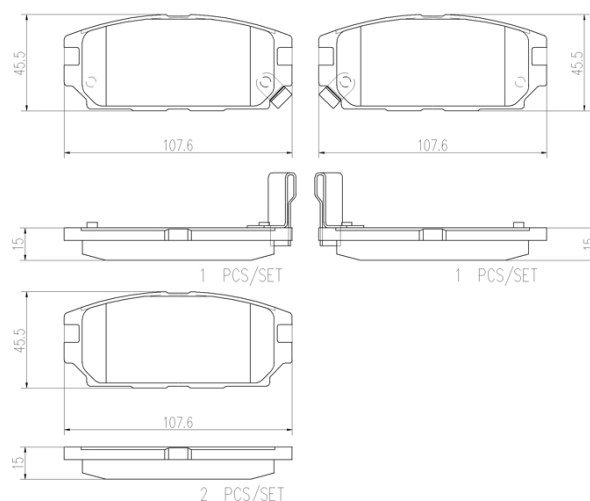

- ✓ OE-equivalent
- ✓ Brembo quality
- ✓ Safety
- ✓ Comfort
- ✓ Durability
- ✓ Dust reduction
- ✓ With accessories

Technical specifications

EAN code 8020584085691	Axle Rear	Thickness 15 mm
Width 108 mm	Height 46 mm	Braking system Akebono
Wear indicator Acoustic	WVA number 23373,23374,23375	Accessories With anti-squeal shim