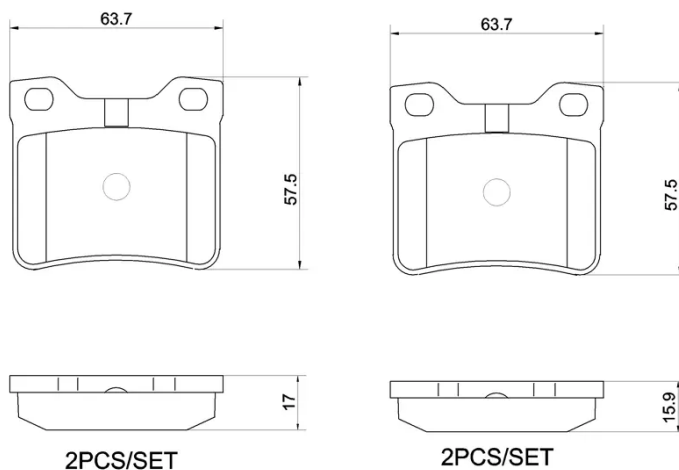

- ✓ OE-equivalent
- ✓ Brembo quality
- ✓ Safety
- ✓ Comfort
- ✓ Durability
- ✓ Dust reduction
- ✓ With accessories

Technical specifications

EAN code 8020584125519	Axle Rear	Thickness 17 mm
Width 64 mm	Height 58 mm	Braking system Teves
Wear indicator Without	WVA number 21278,21279	Accessories With anti-squeal shim