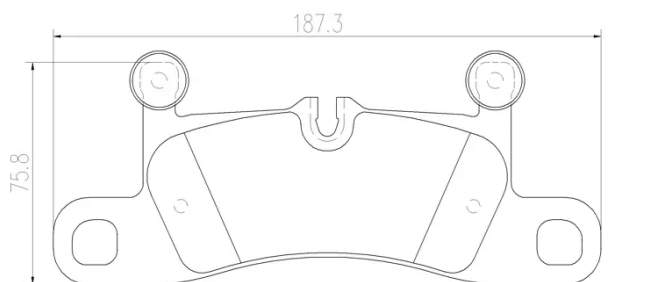

## Technical specifications

EAN code	Axle	Thickness
8020584082942	Rear	17 mm
Width	Height	Braking system
187 mm	76 mm	Brembo
Wear indicator	WVA number	Accessories
Prepared for wear indicator	24721	With anti-squeal shim With counterweights