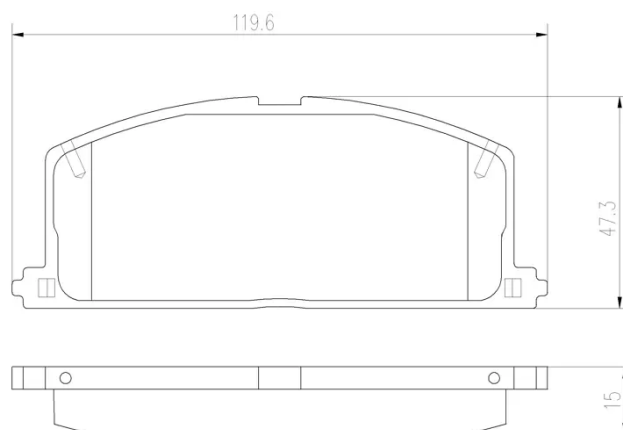

## Technical specifications

EAN code <b>8020584085141</b>	Axle <b>Front</b>	Thickness <b>15 mm</b>
Width <b>120 mm</b>	Height <b>47 mm</b>	Braking system <b>Akebono</b>
Wear indicator <b>Prepared for wear indicator</b>	WVA number <b>20870</b>	Accessories <b>With anti-squeal shim</b>