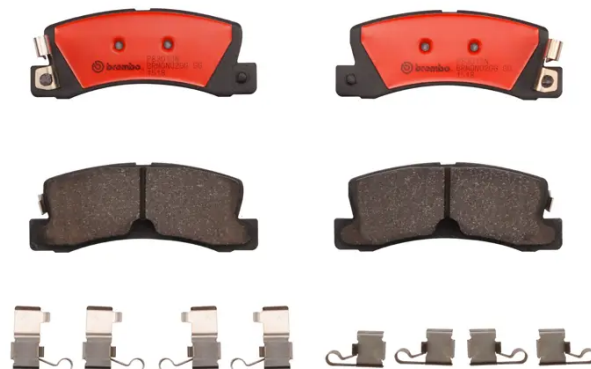

# BRAKE PAD PRIME CERAMIC P83015N

The P83015N NAO brake pad is synonymous with reliability

Brembo NAO brake pads stand out for their ultimate braking comfort, reduced friction wear and low dust mission, which makes for cleaner rims and reduced maintenance requirements. The advanced friction material in keeping with the strictest environmental standards is the main distinguishing feature of NAO compounds.

## Technical specifications

EAN code <b>8020584099483</b>	Axle <b>Rear</b>	Thickness <b>15 mm</b>
Width <b>108 mm</b>	Height <b>43 mm</b>	Braking system <b>Akebono</b>
Wear indicator <b>Acoustic</b>	WVA number <b>21833,21834</b>	Accessories <b>With anti-squeal shim</b>