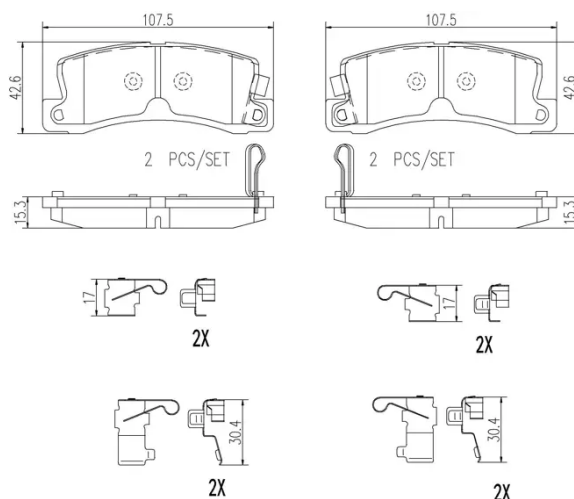

## Technical specifications

EAN code <b>8020584099483</b>	Axle <b>Rear</b>	Thickness <b>15 mm</b>
Width <b>108 mm</b>	Height <b>43 mm</b>	Braking system <b>Akebono</b>
Wear indicator <b>Acoustic</b>	WVA number <b>21833,21834</b>	Accessories <b>With anti-squeal shim</b>