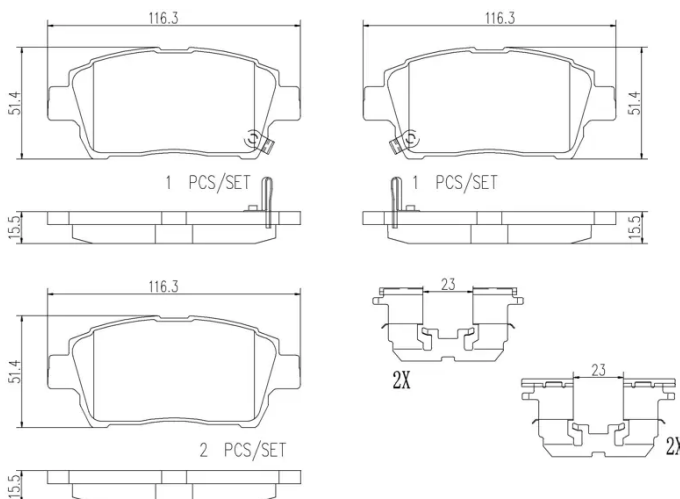

- ✓ OE-equivalent
- ✓ Brembo quality
- ✓ Safety
- ✓ Comfort
- ✓ Durability
- ✓ Dust reduction
- ✓ With accessories

Technical specifications

EAN code 8020584099612	Axle Front	Thickness 16 mm
Width 116 mm	Height 52 mm	Braking system Akebono
Wear indicator Acoustic	WVA number 23512,23510,23511	Accessories With anti-squeal shim