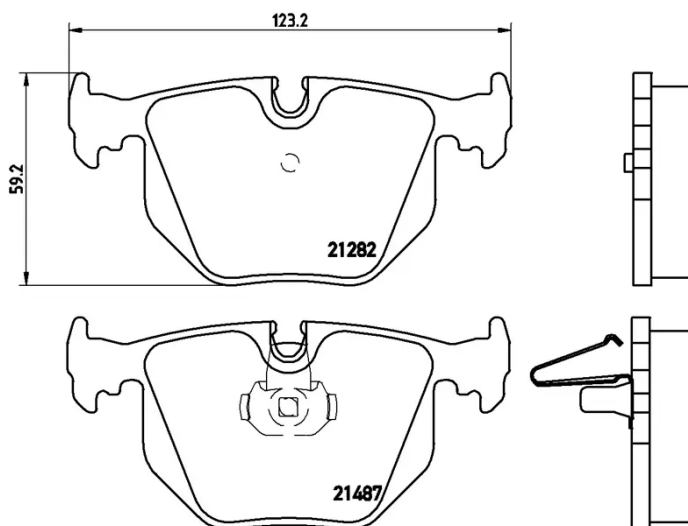

- ✓ OE-equivalent
- ✓ Brembo quality
- ✓ ECE-R90 certificate
- ✓ Safety
- ✓ Performance
- ✓ Comfort
- ✓ With accessories

Technical specifications

EAN code
8020584050200

Axle
Rear

Thickness
17 mm

Width
123 mm

Height
59 mm

Braking system
Teves

Wear indicator
Prepared for wear indicator

WVA number
21282,21487

Accessories
**With accessories
With anti-squeal shim
With piston clip**

COMPATIBLE VEHICLES

COMPATIBLE OE PART NUMBERS