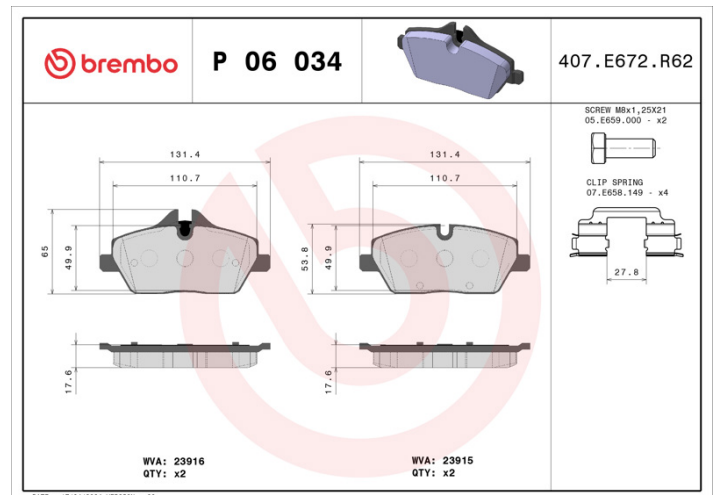

BRAKE PAD

P 06 034

The P 06 034 brake pad is synonymous with reliability

The Brembo brake pad guarantees ultimate safety when braking thanks to the use of more than 100 different compounds, designed according to the type of vehicle and use. Stopping distances reduced to a minimum, maximum driving comfort and silent operation are the most important features of Brembo materials. Brembo brake pads are supplied together with an extensive range of accessories and assembly kits for professional-standard installation.

- ✓ OE-equivalent
- ✓ Brembo quality
- ✓ ECE-R90 certificate
- ✓ Safety
- ✓ Performance
- ✓ Comfort

Technical specifications

EAN code 8020584050347	Axle Front	Thickness 18 mm
Width 132 mm	Height 54 mm	Braking system Lucas
Wear indicator Prepared for wear indicator	WVA number 23916,23915	Accessories With brake caliper bolts