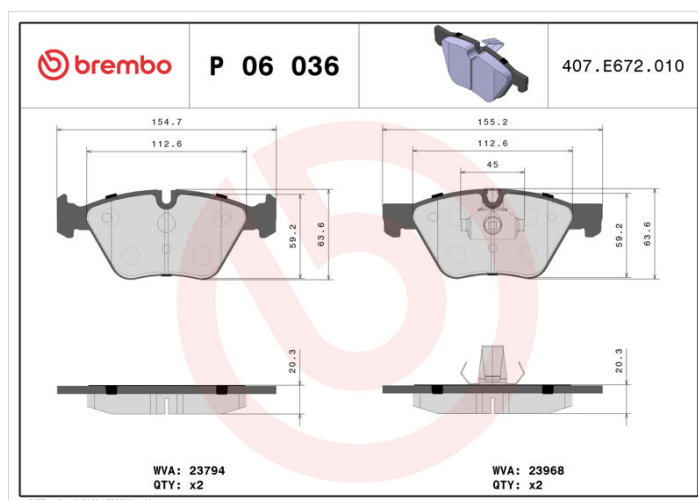

BRAKE PAD

P 06 036

The P 06 036 brake pad is synonymous with reliability

The Brembo brake pad guarantees ultimate safety when braking thanks to the use of more than 100 different compounds, designed according to the type of vehicle and use. Stopping distances reduced to a minimum, maximum driving comfort and silent operation are the most important features of Brembo materials. Brembo brake pads are supplied together with an extensive range of accessories and assembly kits for professional-standard installation.

- ✓ OE-equivalent
- ✓ Brembo quality
- ✓ ECE-R90 certificate
- ✓ Safety
- ✓ Performance
- ✓ Comfort

Technical specifications

EAN code 8020584059340	Axle Front	Thickness 20 mm
Width 155 mm	Height 64 mm	Braking system Teves
Wear indicator Prepared for wear indicator	WVA number 23968,23794	Accessories With piston clip