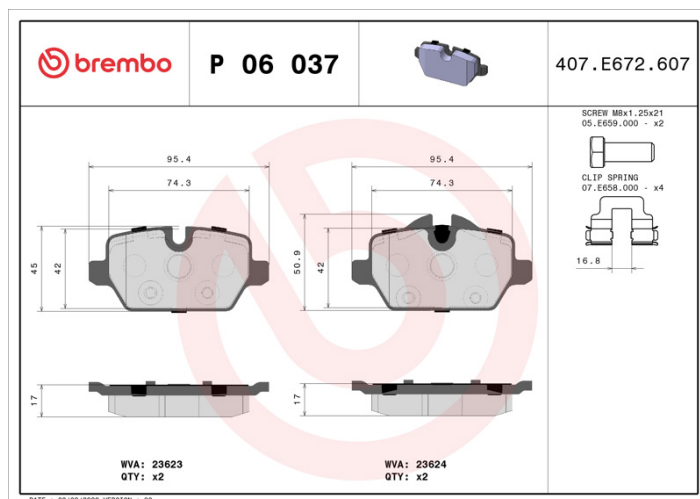

BRAKE PAD

P 06 037

The P 06 037 brake pad is synonymous with reliability

The Brembo brake pad guarantees ultimate safety when braking thanks to the use of more than 100 different compounds, designed according to the type of vehicle and use. Stopping distances reduced to a minimum, maximum driving comfort and silent operation are the most important features of Brembo materials. Brembo brake pads are supplied together with an extensive range of accessories and assembly kits for professional-standard installation.

- ✓ OE-equivalent
- ✓ Brembo quality
- ✓ ECE-R90 certificate
- ✓ Safety
- ✓ Performance
- ✓ Comfort
- ✓ With accessories

Technical specifications

EAN code 8020584059357	Axle Rear	Thickness 17 mm
Width 95 mm	Height 45 mm	Braking system Lucas
Wear indicator Prepared for wear indicator	WVA number 23623,23624	Accessories With brake caliper bolts With accessories