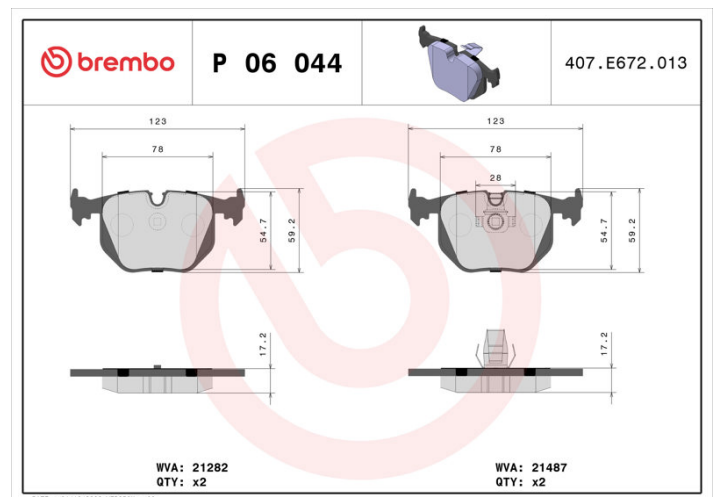

### Technical specifications

EAN code <b>8020584059920</b>	Axle <b>Rear</b>	Thickness <b>17 mm</b>
Width <b>123 mm</b>	Height <b>59 mm</b>	Braking system <b>Teves</b>
Wear indicator <b>Prepared for wear indicator</b>	WVA number <b>21282,21487</b>	Accessories <b>With piston clip</b>