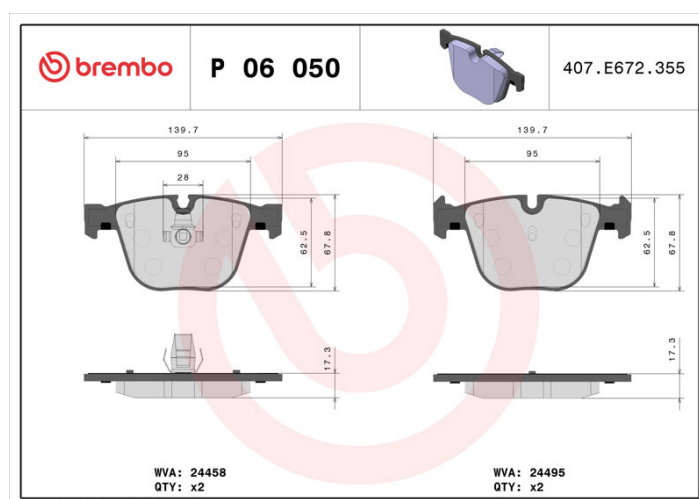

## P 06 050

The P 06 050 brake pad is synonymous with reliability

The Brembo brake pad guarantees ultimate safety when braking thanks to the use of more than 100 different compounds, designed according to the type of vehicle and use. Stopping distances reduced to a minimum, maximum driving comfort and silent operation are the most important features of Brembo materials. Brembo brake pads are supplied together with an extensive range of accessories and assembly kits for professional-standard installation.

### Technical specifications

|  |                                  |  |
|--|----------------------------------|--|
| EAN code<br><b>8020584059982</b>                     | Axle<br><b>Rear</b>              | Thickness<br><b>17 mm</b>              |
| Width<br><b>140 mm</b>                               | Height<br><b>68 mm</b>           | Braking system<br><b>Teves</b>         |
| Wear indicator<br><b>Prepared for wear indicator</b> | WVA number<br><b>24458,24495</b> | Accessories<br><b>With piston clip</b> |