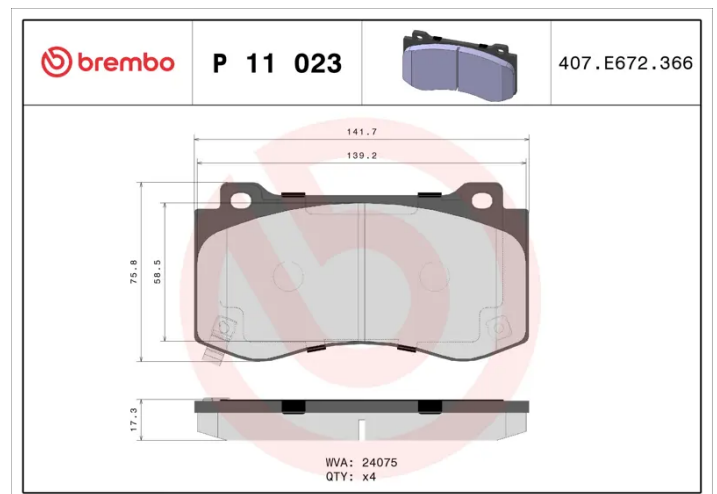

### Technical specifications

EAN code <b>8020584090442</b>	Axle <b>Front</b>	Thickness <b>17 mm</b>
Width <b>142 mm</b>	Height <b>76 mm</b>	Braking system <b>Brembo</b>
Wear indicator <b>Acoustic</b>	WVA number <b>24075</b>	Accessories <b>With anti-squeal shim</b>