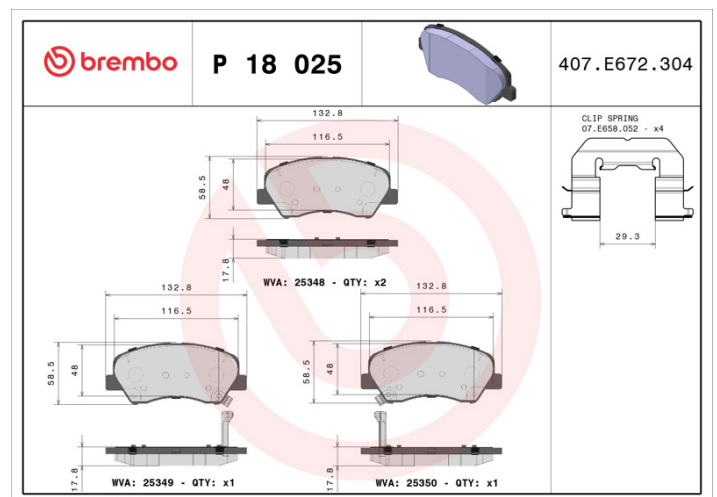

BRAKE PAD

P 18 025

The P 18 025 brake pad is synonymous with reliability

The Brembo brake pad guarantees ultimate safety when braking thanks to the use of more than 100 different compounds, designed according to the type of vehicle and use. Stopping distances reduced to a minimum, maximum driving comfort and silent operation are the most important features of Brembo materials. Brembo brake pads are supplied together with an extensive range of accessories and assembly kits for professional-standard installation.

- ✓ OE-equivalent
- ✓ Brembo quality
- ✓ ECE-R90 certificate
- ✓ Safety
- ✓ Performance
- ✓ Comfort
- ✓ With accessories

Technical specifications

EAN code 8020584108772	Axle Front	Thickness 18 mm
Width 133 mm	Height 58 mm	Braking system Mando
Wear indicator Acoustic	WVA number 25349,25350,25348	Accessories With accessories