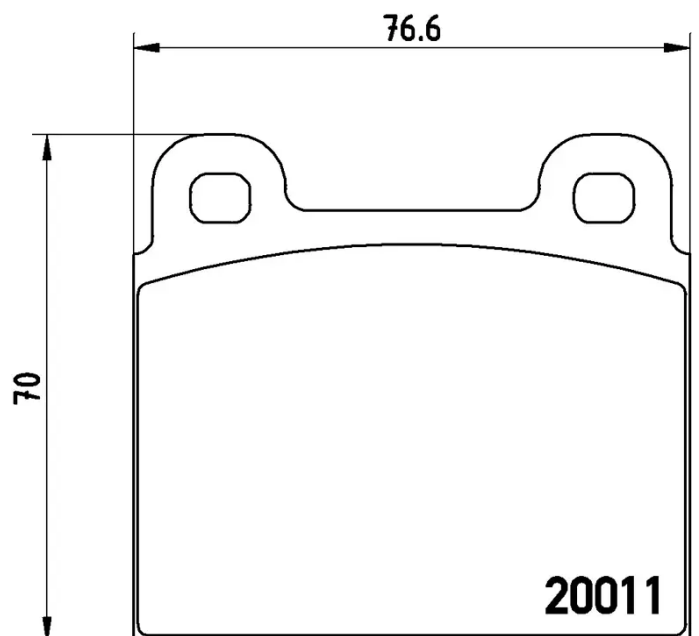

BRAKE PAD

P 23 001

The P 23 001 brake pad is synonymous with reliability

The Brembo brake pad guarantees ultimate safety when braking thanks to the use of more than 100 different compounds, designed according to the type of vehicle and use. Stopping distances reduced to a minimum, maximum driving comfort and silent operation are the most important features of Brembo materials. Brembo brake pads are supplied together with an extensive range of accessories and assembly kits for professional-standard installation.

- ✓ OE-equivalent
- ✓ Brembo quality
- ✓ ECE-R90 certificate
- ✓ Safety
- ✓ Performance
- ✓ Comfort

Technical specifications

EAN code 8020584050712	Axle Front	Thickness 15 mm
Width 77 mm	Height 70 mm	Braking system Teves
Wear indicator Without	WVA number 20011	Accessories With anti-squeal shim