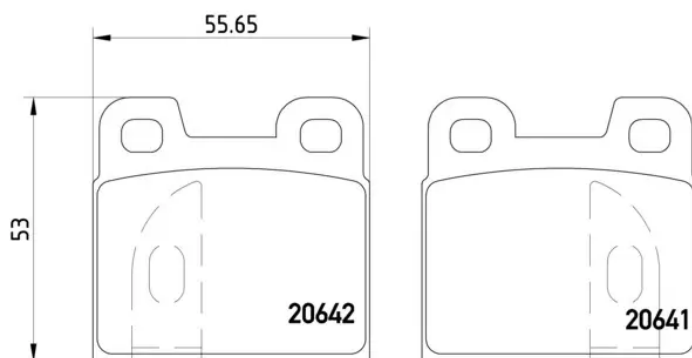

- ✓ OE-equivalent
- ✓ Brembo quality
- ✓ ECE-R90 certificate
- ✓ Safety
- ✓ Performance
- ✓ Comfort

Technical specifications

EAN code	Axle	Thickness
8020584050743	Rear	15 mm
Width	Height	Braking system
56 mm	53 mm	Teves
Wear indicator	WVA number	Accessories
Without	20641,20642	With anti-squeal shim