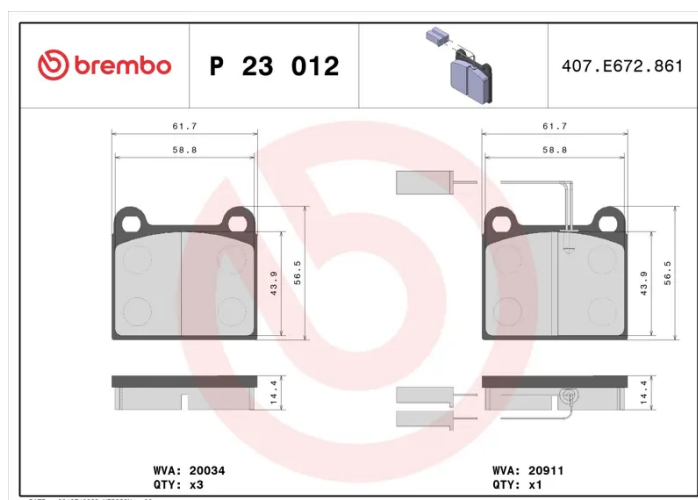

- ✓ OE-equivalent
- ✓ Brembo quality
- ✓ ECE-R90 certificate
- ✓ Safety
- ✓ Performance
- ✓ Comfort

Technical specifications

EAN code 8020584050828	Axle Front	Thickness 15 mm
Width 61 mm	Height 57 mm	Braking system Teves
Wear indicator Electric	WVA number 20034,20911	Accessories With anti-squeal shim