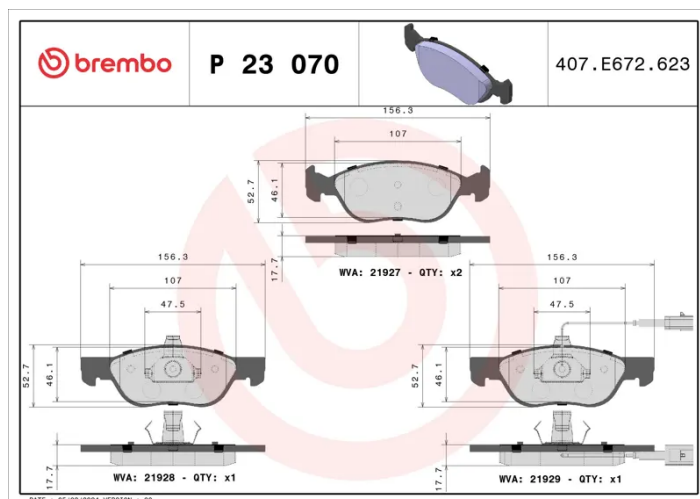

BRAKE PAD

P 23 070

The P 23 070 brake pad is synonymous with reliability

The Brembo brake pad guarantees ultimate safety when braking thanks to the use of more than 100 different compounds, designed according to the type of vehicle and use. Stopping distances reduced to a minimum, maximum driving comfort and silent operation are the most important features of Brembo materials. Brembo brake pads are supplied together with an extensive range of accessories and assembly kits for professional-standard installation.

- ✓ OE-equivalent
- ✓ Brembo quality
- ✓ ECE-R90 certificate
- ✓ Safety
- ✓ Performance
- ✓ Comfort
- ✓ With accessories

Technical specifications

EAN code 8020584051405	Axle Front	Thickness 18 mm
Width 156 mm	Height 53 mm	Braking system Teves
Wear indicator Electric	WVA number 21929,21927,21928	Accessories With anti-squeal shim With accessories With piston clip