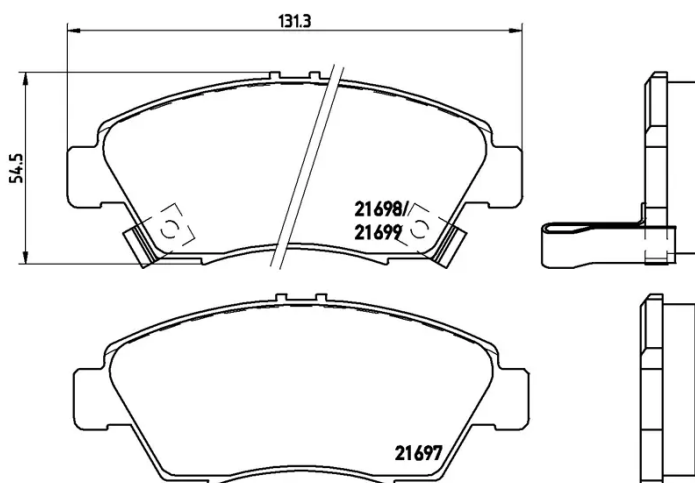

- ✓ OE-equivalent
- ✓ Brembo quality
- ✓ ECE-R90 certificate
- ✓ Safety
- ✓ Performance
- ✓ Comfort

Technical specifications

EAN code 8020584052587	Axle Front	Thickness 16 mm
Width 131 mm	Height 55 mm	Braking system Akebono
Wear indicator Acoustic	WVA number 21697,21698,21699	Accessories With anti-squeal shim