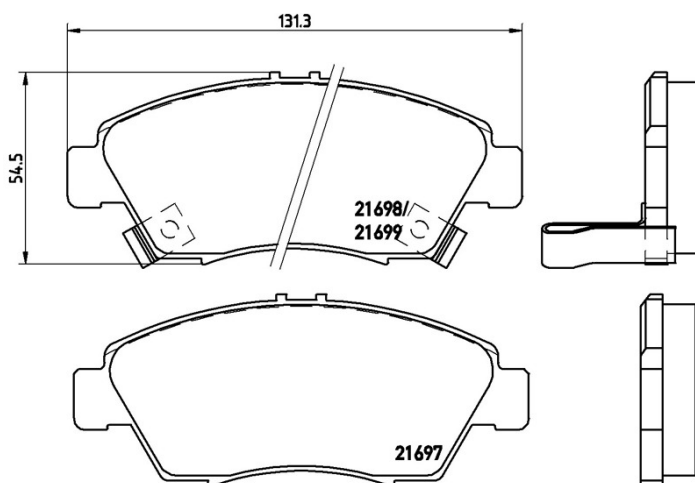

- ✓ OE-equivalent
- ✓ Brembo quality
- ✓ ECE-R90 certificate
- ✓ Safety
- ✓ Performance
- ✓ Comfort

Technical specifications

EAN code	Axle	Thickness
8020584052587	Front	16 mm
Width	Height	Braking system
131 mm	55 mm	Akebono
Wear indicator	WVA number	
Acoustic	21699,21698,21697	